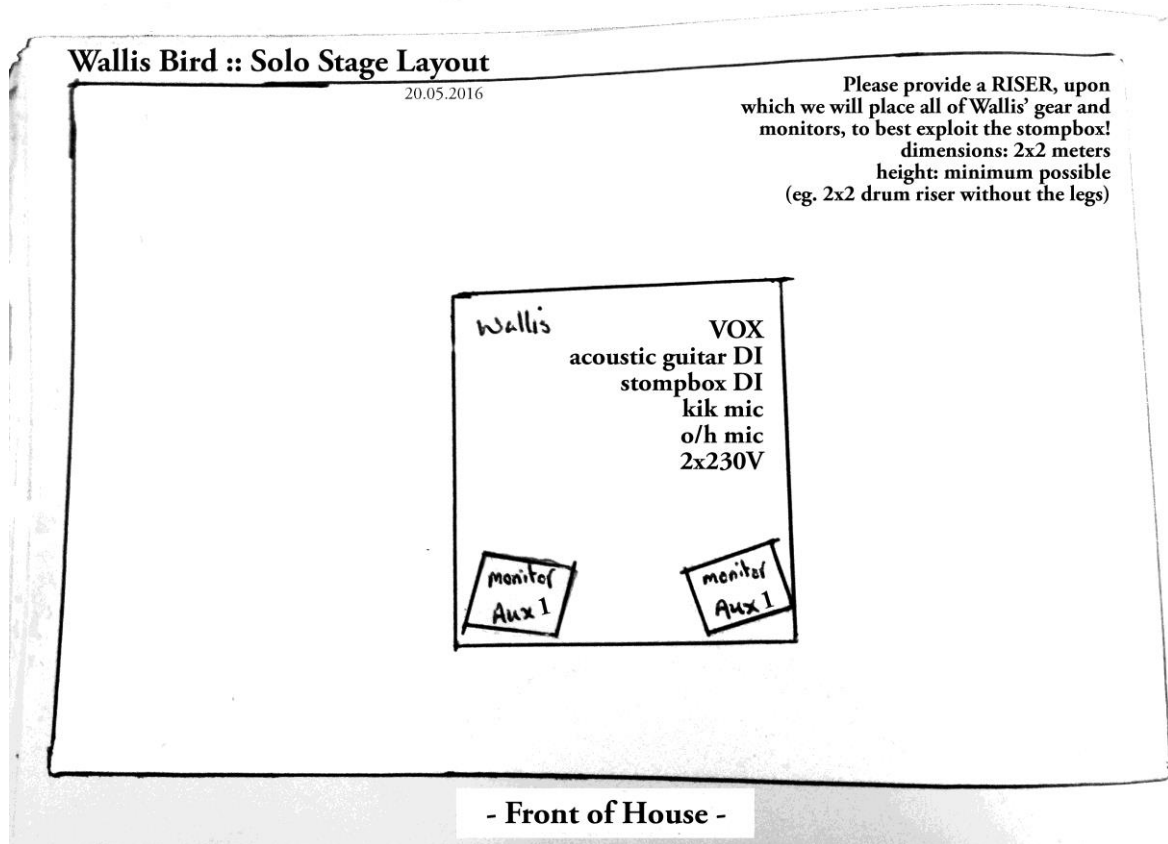

Wallis Bird Solo Stage Plan

STAGE LAYOUT:

CHANNEL LIST:

01. VOX – shure ksm9 (have this) - compression
02. ACOUSTIC guitar – DI box - compression
03. STOMPBOX 01 – DI box – gate & compression
04. STOMPBOX 02 – DI box – gate & compression
05. KIK mic – akg d112 placed under RISER – gate & compression
06. OVERHEAD – beyerdynamic mc930 – compression
07. VOX 02 – shure beta58 - compression