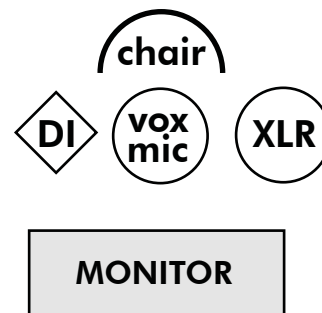

LEROY LEE

Tech Specs

LEROY

Vocals + acoustic guitars + stomp box

FRONT OF STAGE / AUDIENCE