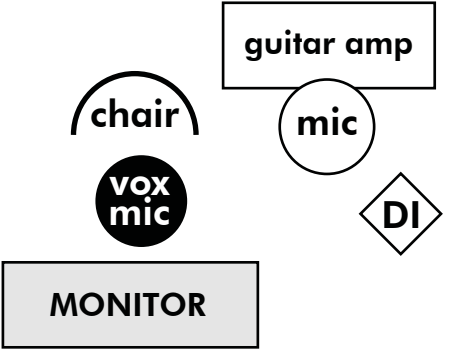

## Tech Specs

Total Requirements:

- Vocal mic x 2
- Instrument mic x 2
- DI x 1
- Monitors x 2

**MIC CONWAY**  
(LEFT HANDER)  
Lead vocals / guitar / ukulele

**ROBBIE**  
Guitars / stomp box /  
dobro / ukulele / vocals